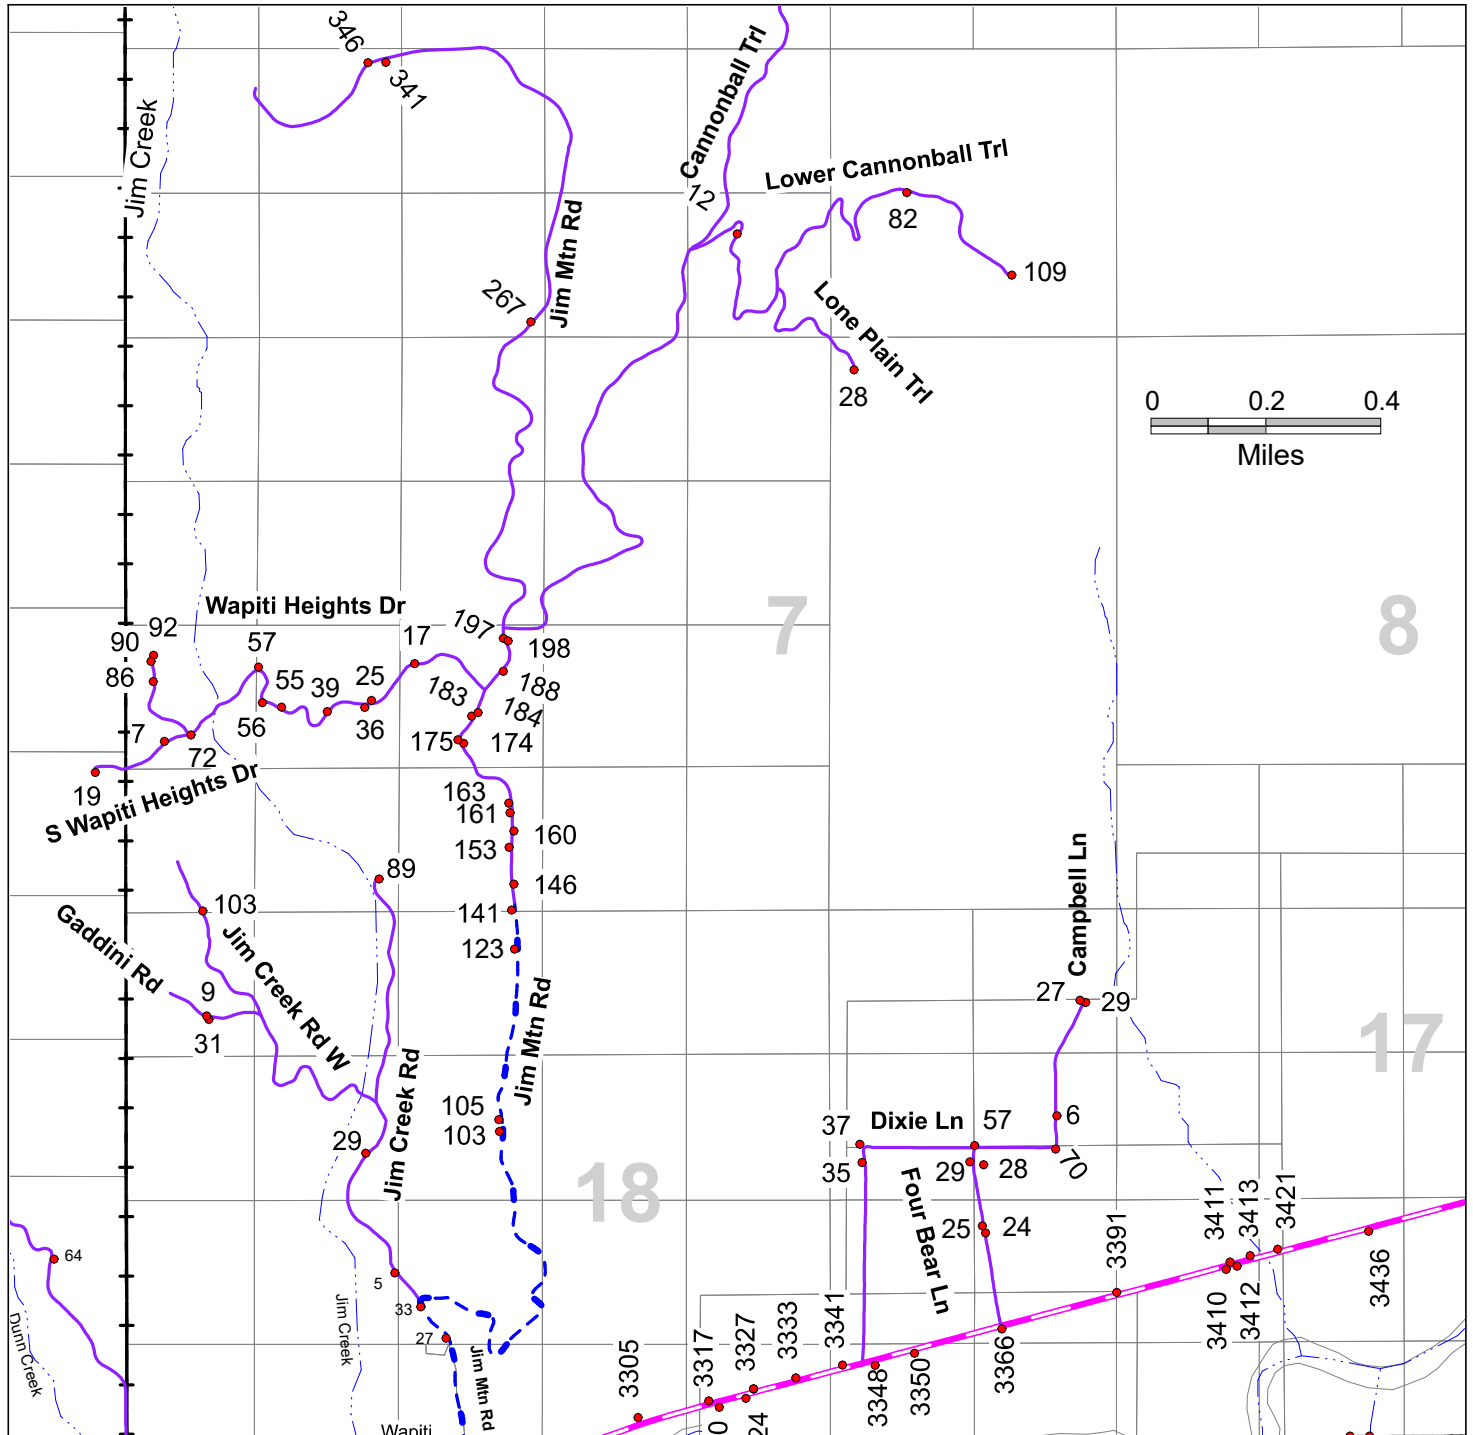

This map is for informational purposes only. The location and extent of roads, accesses, and property lines depicted hereon do not guarantee legal right of passage, ingress and egress, or property boundaries.

T52N R104W DETAIL B

52104B

- County Maintained
 - Chip Sealed
 - Dirt (various grades)
- State Maintained
 - Chip Sealed
 - Forest Service Maintained
 - Dirt (various grades)
 - Private Road
 - Various Surfaces

Cross Reference Road List:
 Dunn Cr Rd = Rd 6FV
 Jim Mtn Rd = Rd 6GV
 Northfork Hwy = Yellowstone Hwy; US Hwy 14-16-20
 Rd 6MR = Hidden Valley Ranch Rd